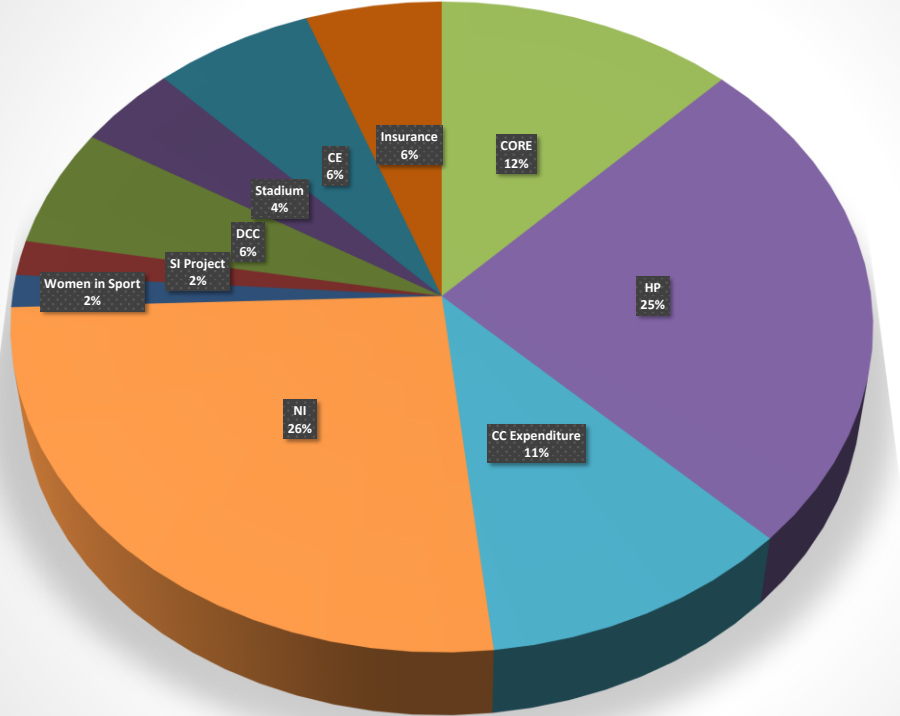

IABA Expenditure 2022

- 
- 
- CORE
- HP
- CC Expenditure
- NI
- Women in Sport
- SI Project
- DCC
- Stadium
- CE
- Insurance